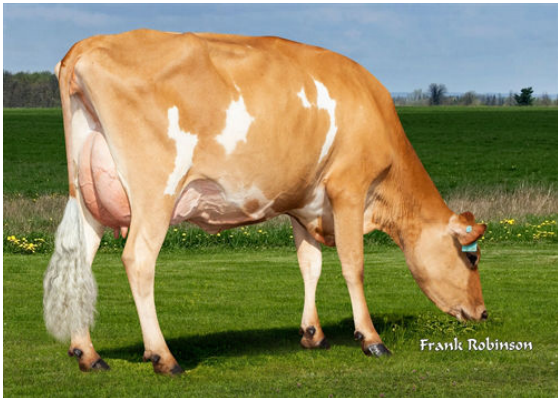

STEINHAUERS SAMSON LEMONHEAD  
 GOFF PHAROAH CIRCUS ACT EX-90%-3YR-USA  
 AHLEM HEADLINE PHAROAH 21795  
 GOFF VALENTINO 9595 VG-84%-4YR-USA  
 ALL LYNNS LOUIE VALENTINO  
 GOFF ACTION CHARLOTTE EX-90%-3YR-USA

PROGENESIS CRAZE CORD {6}  
 DAUGHTER

PROGENESIS CRAZE CORD {6}  
 DAUGHTER

RIVER VALLEY CIRCUS CRAZE DAUGHTERS  
 L to R - AHLEM CRAZE AUTUMN 52313, AHLEM CRAZE MARIE 52311,  
 FOREST CRAZE FRANCINE

GLPI +1640 PRO\$ 686 JH1F JNSF